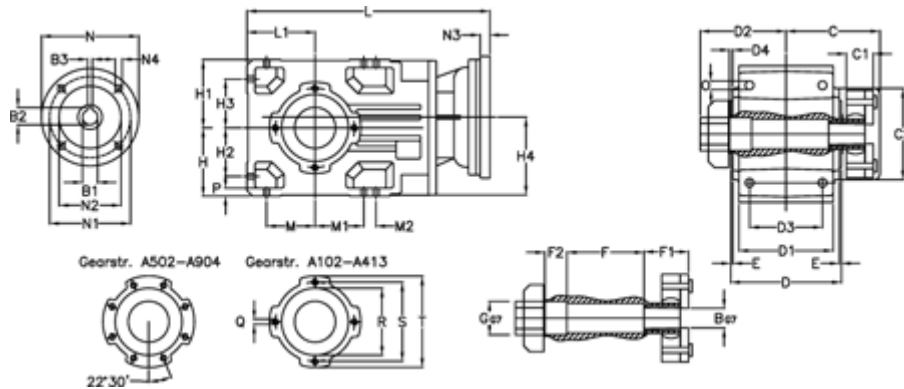

Article number: 29600201816130

Description: Bevel helical gearbox
A202QF25-18,1-P80B5

Measures

B = 25	D1 = 110	F2 = 36	L = 325.5	N3 = -
B1 = 19	D2 = 60	G = 32	L1 = 80	N4 = M10x12
B2 = 21.8	D3 = 90	GA = 14,5 NM	M = 60.0	O = 9.5
B3 = 6	d4 = 4.5	H = 80	M1 = 60.0	P = 9
C = 89.5	Description = A202QF-xx-P80 B5	H1 = 80	M2 = -	Q = M8x15
C1 = 23	E = 3.0	H2 = 60.0	N = 200	R = 95
C2 = 72.0	F = 77.5	H3 = 60.0	N1 = 165	S = 115
D = 136	F1 = 36.0	H4 = 93.0	N2 = 130	T = 140